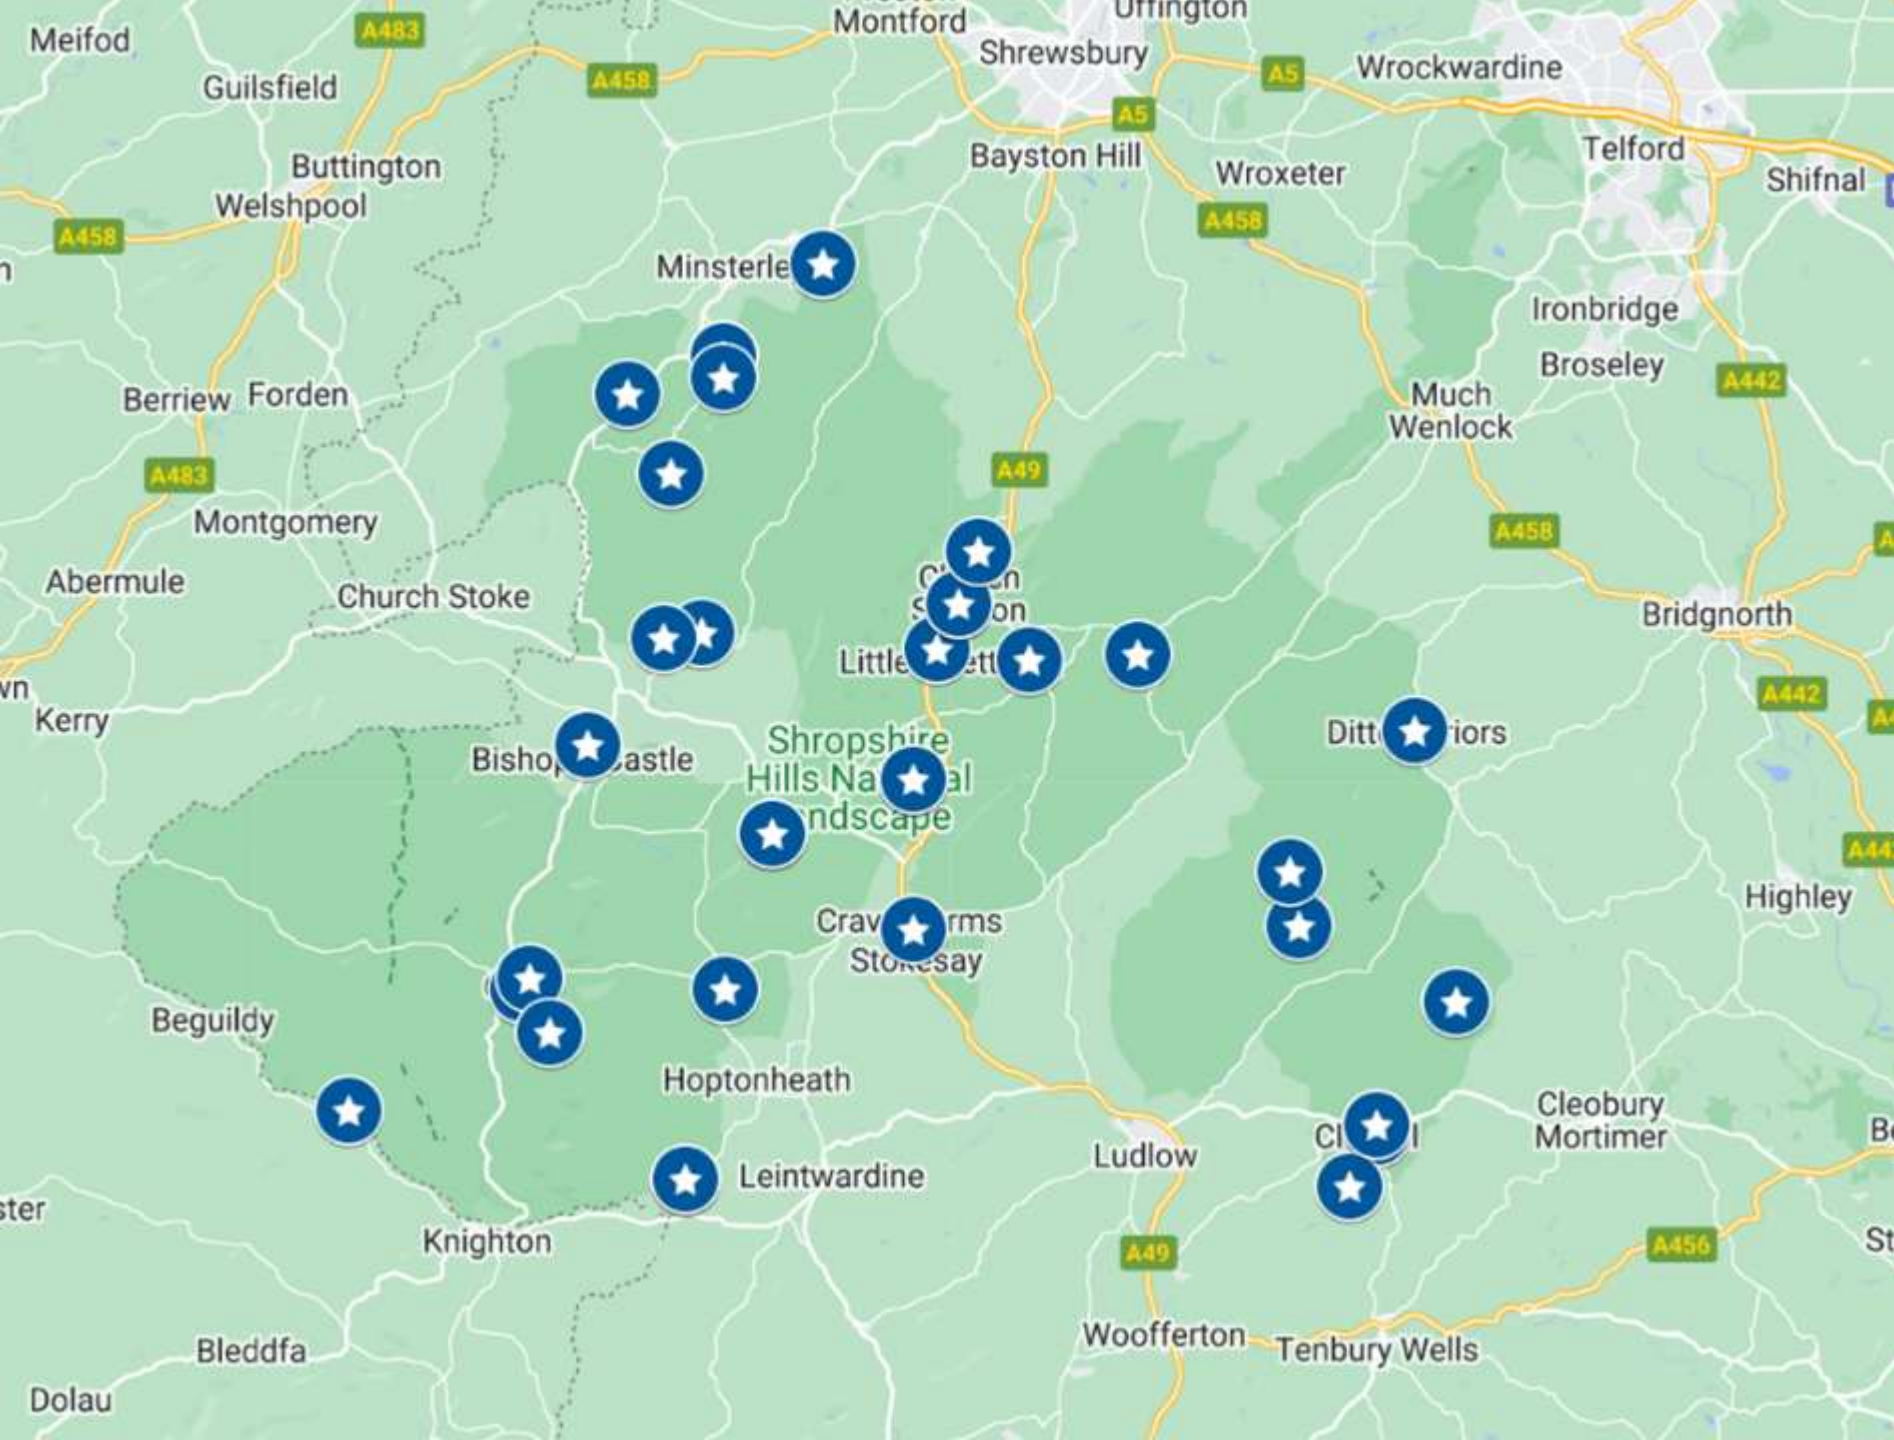

Funding from the Shropshire Hills AONB Conservation Fund supported a local community verge project in the village of Edgton in South Shropshire. With the help of a local botanist, the local 'verge volunteer' group surveyed all verges in the village, identified wildflower species of interest, and produced a colour-coded map, data sheet and photographic records. There is now baseline evidence that Edgton has some of the best verges currently identified in South Shropshire, with 53 species of interest positively identified.

Cutting regimes were agreed with the South Shropshire Highways department with support from the local verge group, following public consultations in the village. Road safety and visibility were raised as concerns at these village meetings and resolved with the help of volunteers clearing vegetation from problem areas. The *Plantlife Good Verge Guide* was also used as an educational resource, and regular talks were given to organisations wanting to start a local project.

An agreement was reached with Shropshire Highways Department and Shropshire Council to ensure the project is maintained and extended.

Formed in 2018 and run by local volunteers, The Restoring Shropshire's Verges Project has been established with The National Trust, Shropshire Hills AONB Partnership, Caring for Gods Acre, Shropshire Wildlife Trust, and Plantlife.

Shropshire  
Hills  
National  
Landscape

**Shropshire Hills**  
National Landscape

Open for Applications!