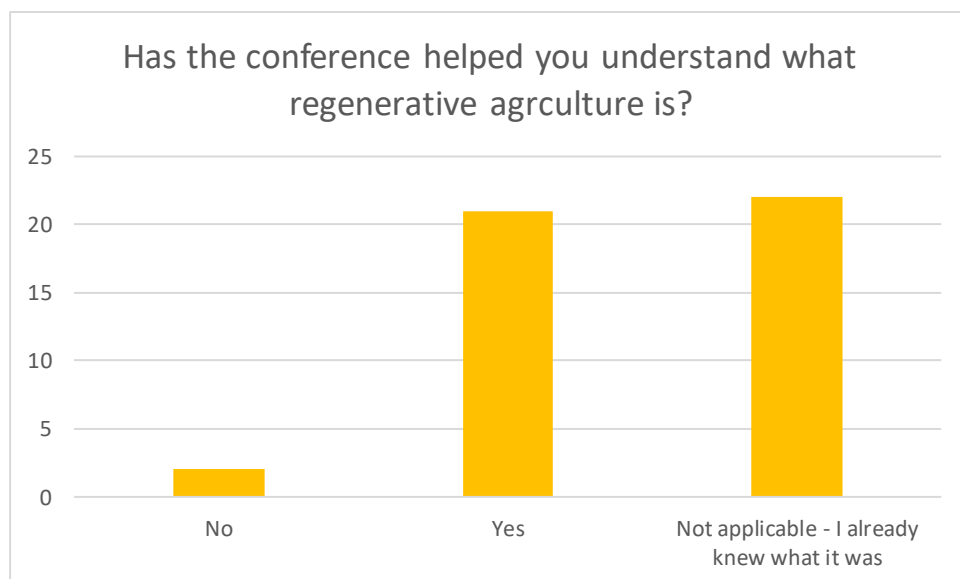

Regenerative Agriculture Conference Feedback – summary

46 responses were received in total. Not all the respondees filled in every question.

Mean: 4.44

How would you describe yourself?