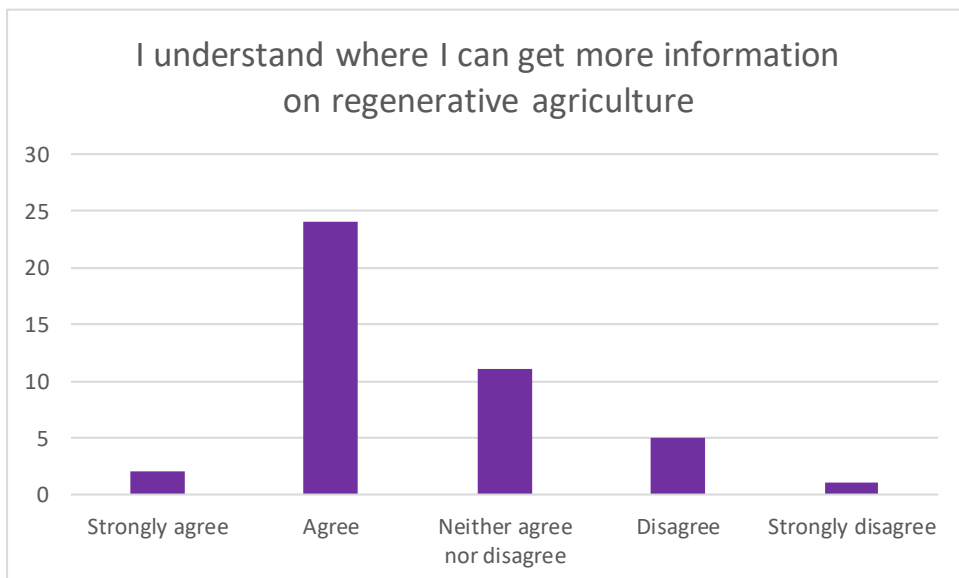

Regenerative Agriculture Conference Feedback – summary

46 responses were received in total. Not all the respondees filled in every question.

Mean: 4.44

How would you describe yourself?