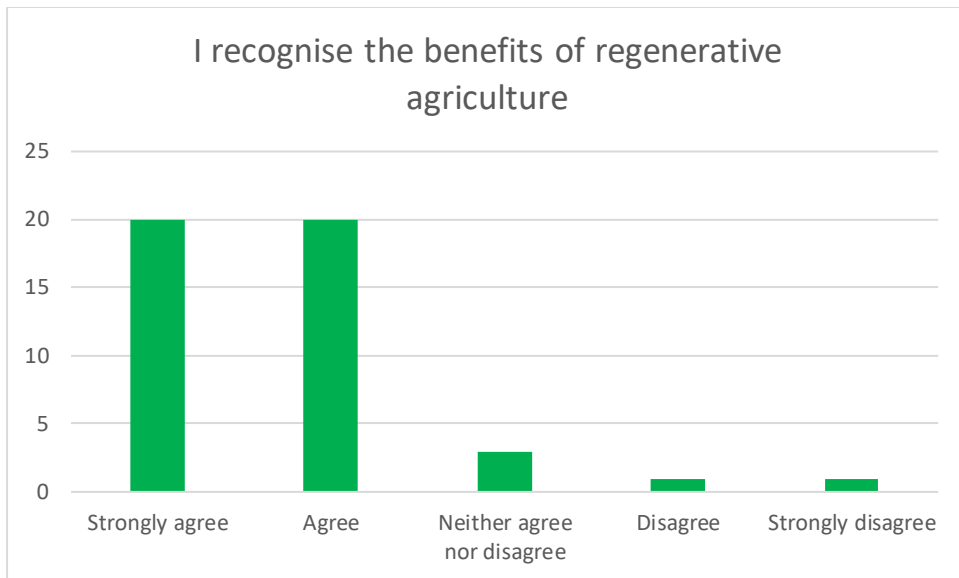

Regenerative Agriculture Conference Feedback – summary

46 responses were received in total. Not all the respondees filled in every question.

Mean: 4.44

How would you describe yourself?