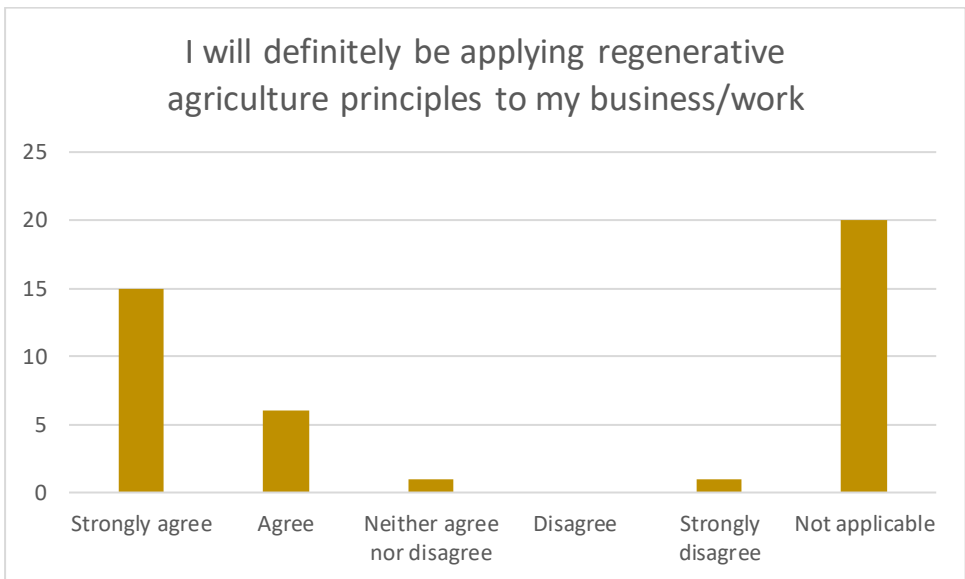

Regenerative Agriculture Conference Feedback – summary

46 responses were received in total. Not all the respondees filled in every question.

Mean: 4.44

How would you describe yourself?