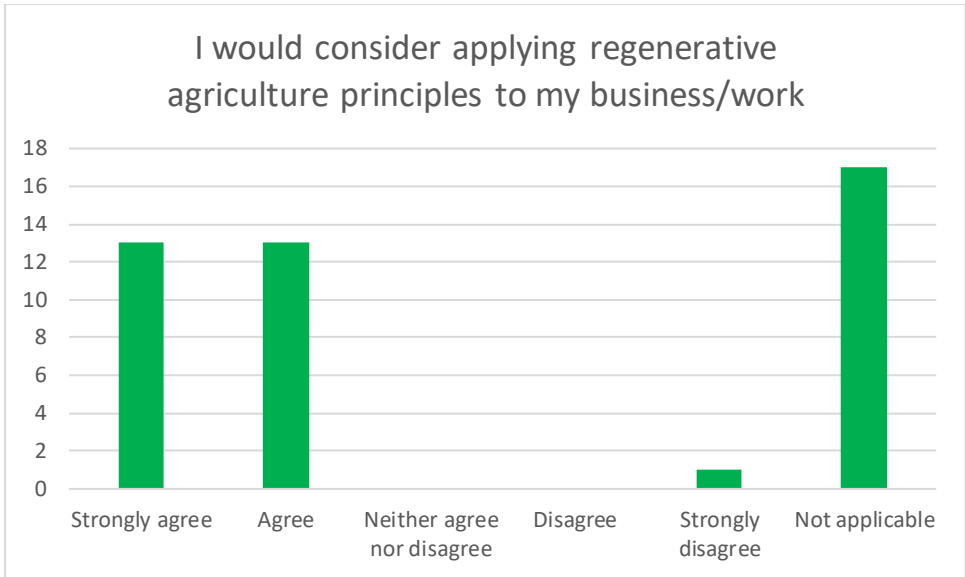

Regenerative Agriculture Conference Feedback – summary

46 responses were received in total. Not all the respondees filled in every question.

Mean: 4.44

How would you describe yourself?