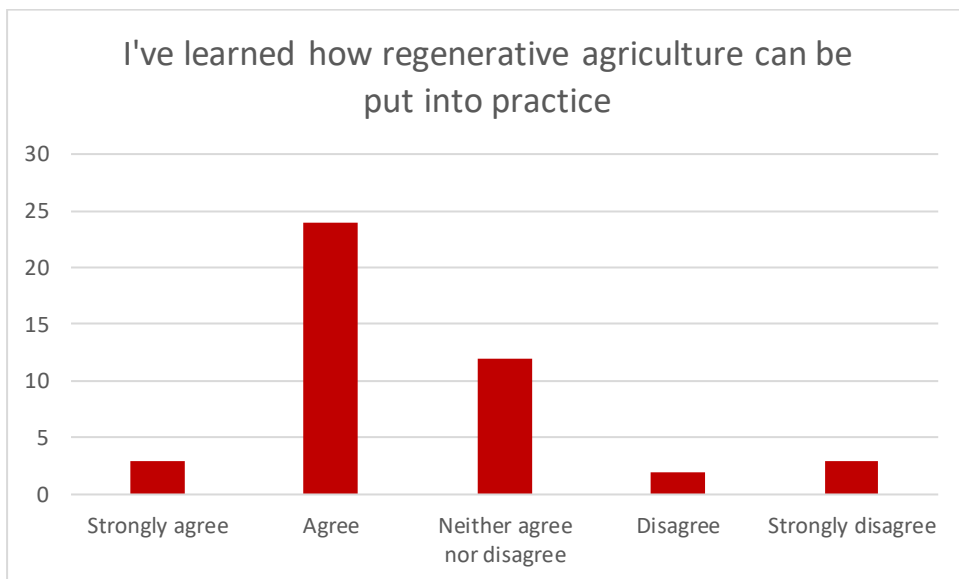

Regenerative Agriculture Conference Feedback – summary

46 responses were received in total. Not all the respondees filled in every question.

Mean: 4.44

How would you describe yourself?